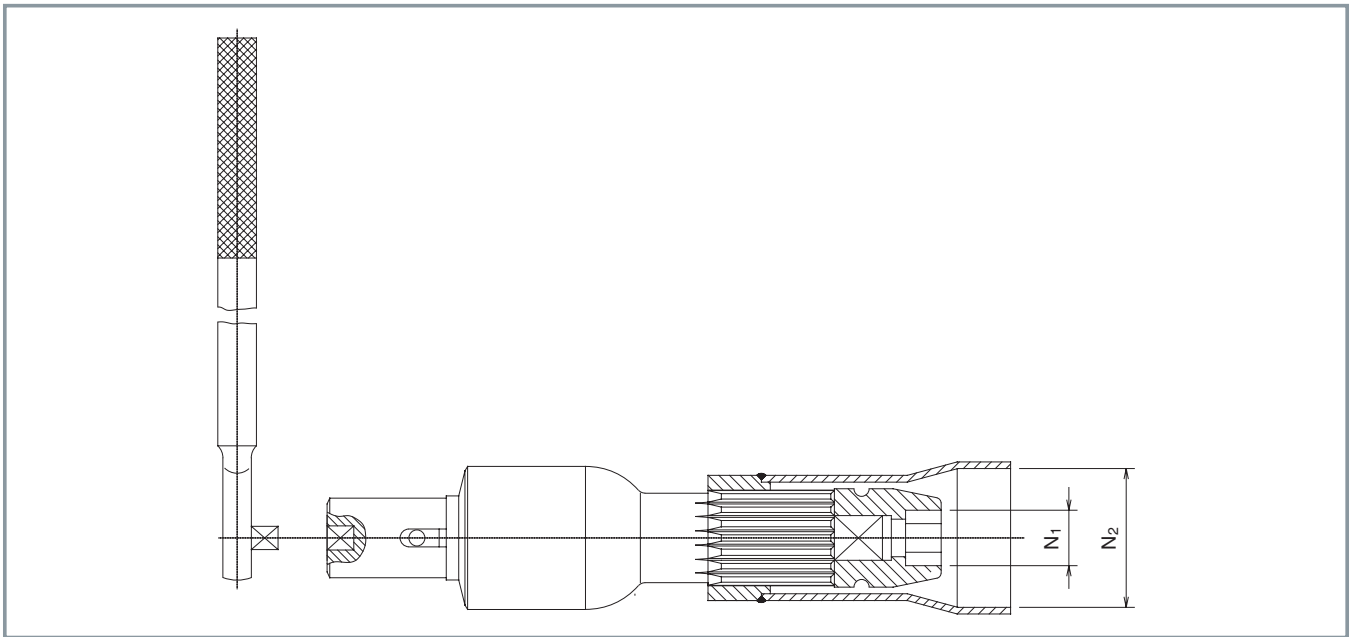

# BROEN BALLOMAX® Std. Accessories - DN 100-350 Actuator

## Mobile actuator With hexagon and backstop

Mobile actuator to be used with a hexagon and a backstop.

When ordering, please state width across flats.

As to dimensions of the various hexagons, see Accessories.